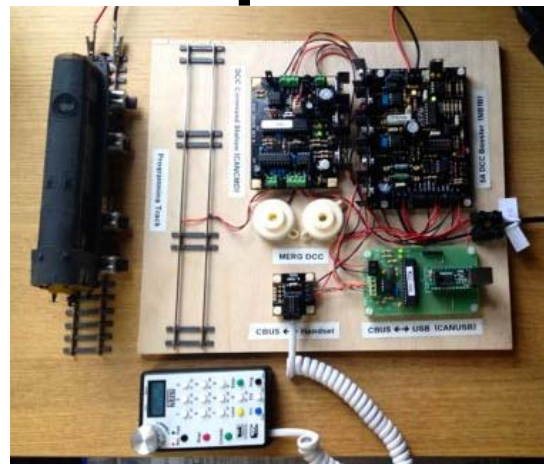

# SOUTH HANTS AREA GROUP

For Finescale Modellers

SHAG (*Phalacrocorax aristotelis*)

The next meeting will be held on

**Tuesday 13th March at 7.30pm**

at the **Southampton Model Railway Society**  
clubrooms, Kemps Quay, Bitterne, SO18 1BZ

## “MERG and MERG Products and Activities” With Nigel Phillips

**Model Electronic Railway Group** UK based group promoting interest in the application of electronics & computers to all aspects of railway modelling. See <https://www.merg.org.uk/>